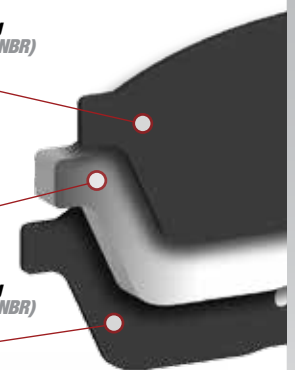

PRO FUSION

BRAKE PADS/PLAQUETTES DE FREIN

SHIMMED
SLOTTED
CHAMFERED

AVEC CALES
RAINURÉES
CHANFREINÉES

OE GRADE MULTI-LAYER SHIM

CALE MULTICOUCHES
DE QUALITÉ D'ORIGINE

Elastomer (NBR) coating
Couche en elastomère (NBR)

0.12 mm

Steel (SPCC-1)
Acier (SPCC-1)

0.40 mm

Elastomer (NBR) coating
Couche en elastomère (NBR)

0.12 mm

CODE	DESCRIPTION	IN STOCK	\$
PMD1524	2019 ACU RDX Fr	In Stock	
POP PMD1852	20-19 TOY Yaris, + Fr	In Stock	
POP PMD2102	19-18 HON Accord, + Rr	In Stock	
POP PMD2115	20-18 HON Accord, Fr	In Stock	
PMD2135	20-18 MIT Eclipse Cross, + Rr (4WD, w/Elect, Parking Brake)	In Stock	
PMD2136	20-19 VOL XC40, Rr	In Stock	
PMD2137	20-18 VOL XC40, + Fr (w/ 322mm Disc, 17" inch)	In Stock	
PMD2139	19-18 AUD Q5 Fr	In Stock	
PMD2156	20-18 MIT Eclipse Cross, Rr (4WD, w/o Elect, Parking Brake)	In Stock	
PMD2162	20-19 MER GLC300, Fr (w/Weights)	In Stock	
PMD2169	20-19 CHR RAM 1500, Rr	In Stock	
PMD2170	20-19 SUB Ascent, Fr	In Stock	
PMD2173	20-19 GM Chevrolet Silverado 1500, + Fr	In Stock	
PMD2174	20-19 GM Chevrolet Silverado 1500, + Rr	In Stock	
PMD2179	20-19 CHR RAM 1500, Fr	In Stock	
POP PMD2190	19-18 HYU Accent, Fr	In Stock	
PMD2191	20-19 INF QX50, Rr	In Stock	
PMD2198	20-19 HYU Santa Fe, Fr	In Stock	
PMD2199	20-19 HYU Santa Fe, Rr	In Stock	
PMD2200	20-19 NIS Altima, Rr (AWD)	In Stock	
PMD2204	20-18 HYU Elantra GT, + Fr (15inchs WHEELS)	In Stock	
PMD2205	20-19 KIA Forte, Rr (Sedan, Torsion Beam Axle)	In Stock	
PMD2208	20-19 FOR Ranger, Rr	In Stock	
PMD2210	2020 MER GLE450, + Rr	In Stock	
PMD2216	20-19 FOR Ranger, Fr	In Stock	
POP PMD2218	2019 MAZ 3, Fr (Base)	In Stock	
POP PMD2219	2019 MAZ 3, Rr (Base)	In Stock	
PMD2236	20-19 MER Sprinter 3500, + Rr	In Stock	
PMD2267	2020 FOR Mustang Fr	Jan-21	